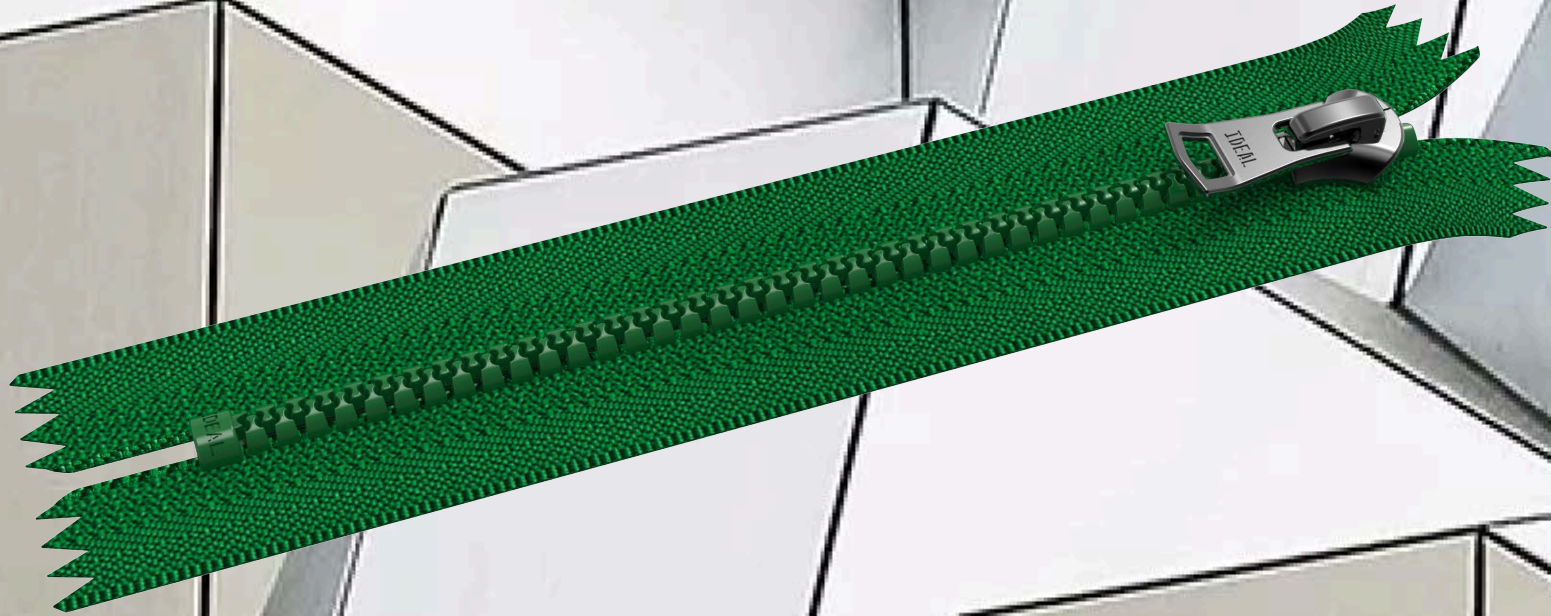

IDEAL
FASTENER CORPORATION

DELRIN CX

- Great for Activewear, Outerwear, Luggage & Backpacks
- Curved Molded / Delrin Zipper with Unique Design
- Only Available in #5